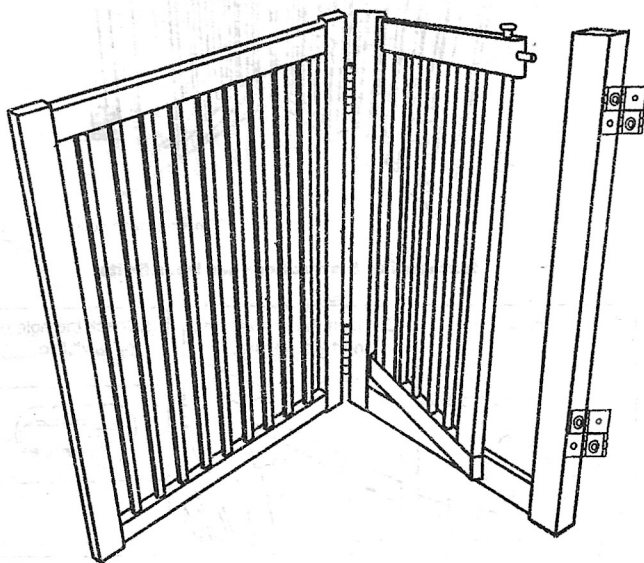

YAWT200
2008-2009-2010

COSTWAY
SHOP EASY. SAVE MONEY.

10.00 am
5th May

USER'S MANUAL/HANDBUCH/MANUEL DE L'UTILISATEUR

/MANUAL DEL USUARIO/MANUALE UTENTE/INSTRUKCJA OBSŁUGI

Pet Gate / Haustiertor / Barrière de Sécurité pour Animaux /

Barrera de Seguridad / Recinto per Animali Domestici /

Barijerka bezpieczeństwa

PS6472 / PS6473

EN | DE | FR | ES | IT | PL

Installation Instructions for Door Bolts

<p>1. Insert the spring.</p> 	<p>2. Insert the bolt with the short side in, first.</p> 	<p>3. Check the hole on the top is visible.</p> 
<p>4. Screw the knob onto the bolt.</p> 	<p>5. Enjoy the gate!</p> 	

Dear customer, before teaching your pet the stay command, make sure there is a heavy box or other things on the opposite side of the gate to keep them from breaking through or pulling it down. A few months later, your pet will not push the gate. He/she will know it was to keep them in that area.